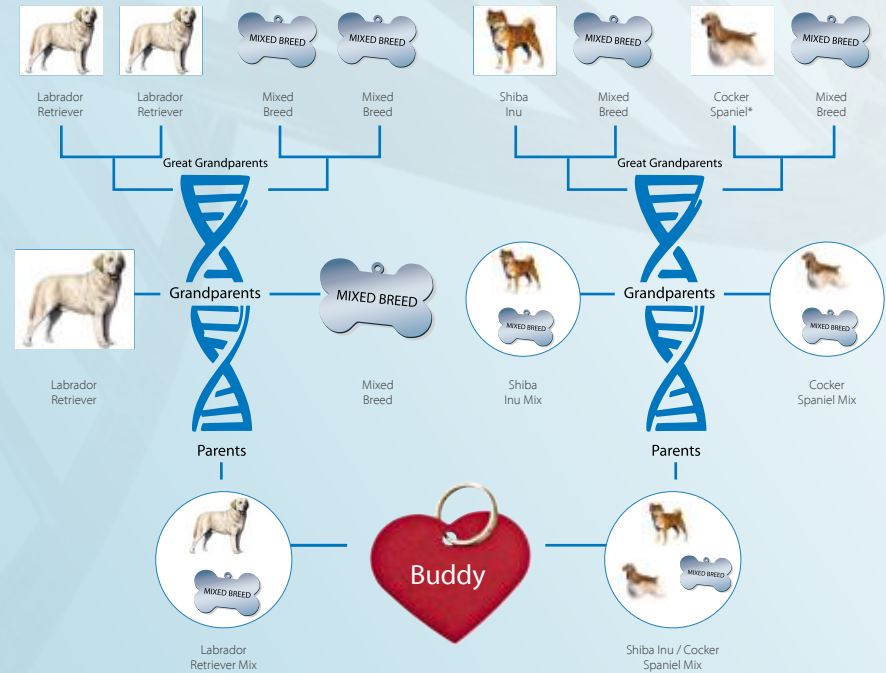

Breed Ancestry Certification

Owner's name: **Pete Smith**

Dog's name: **Buddy**

Date: **March 23, 2011**

because I  my dog.

Statement of Authenticity

This certifies the authenticity of Buddy's canine genetic background as determined following careful analysis of more than 300 genetic markers using Wisdom Panel *Insights*. The purebred dog breed signature matches included in this analysis are those that were detected in the last three generations of Buddy's ancestry using the proprietary breed detection algorithm at Mars Veterinary.

Dr. Neale Fretwell

Research & Development Director

Labrador Retriever Mix crossed with Shiba Inu / Cocker Spaniel Mix